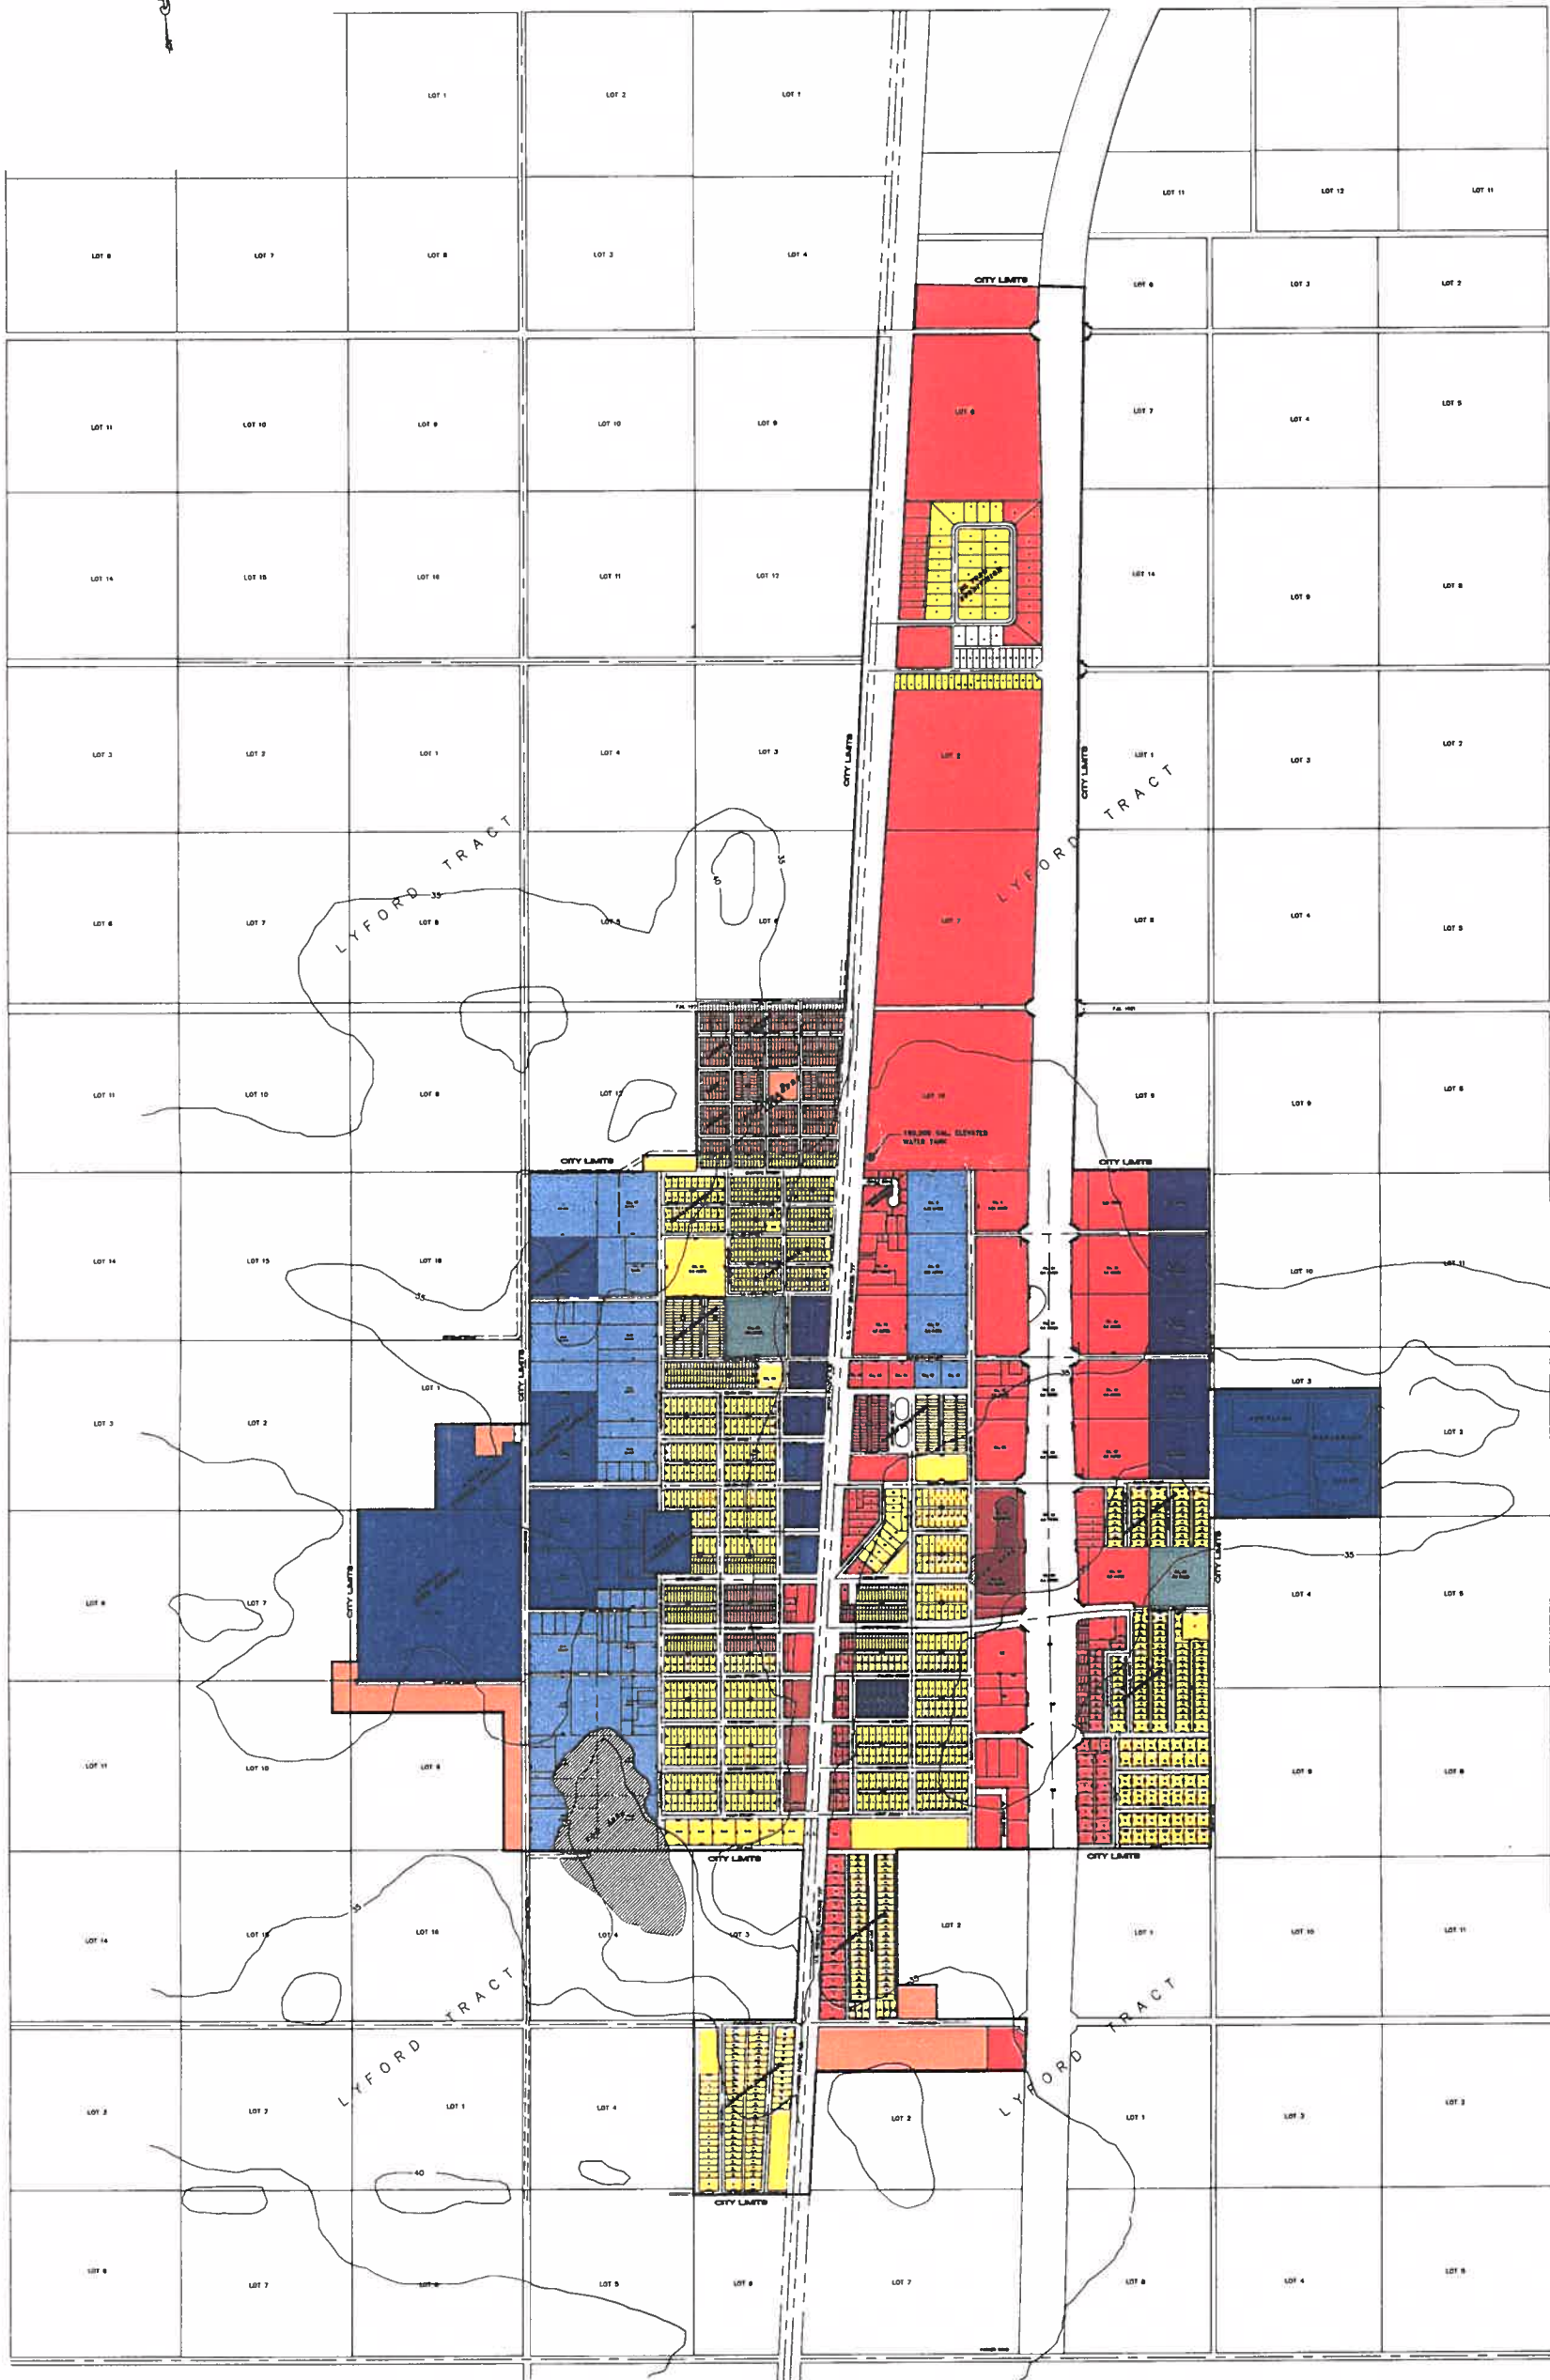

City of Lyford

City of Lyford
Official Zoning Map

- "AC" Agricultural District
- "R-1" Single Family Residential District
- "R-2" Single Family Residential District
- "R-3" Single Family Residential District
- "D" Two-Family Residential District
- "MF" Multi-Family Residential District
- "MH" Mobile Home District
- "C-1" Restricted Commercial District
- "C-2" General Commercial District
- "I" Industrial District
- "PD" Planned Development District
- "FP" Floodplain District
- "G" Governmental District